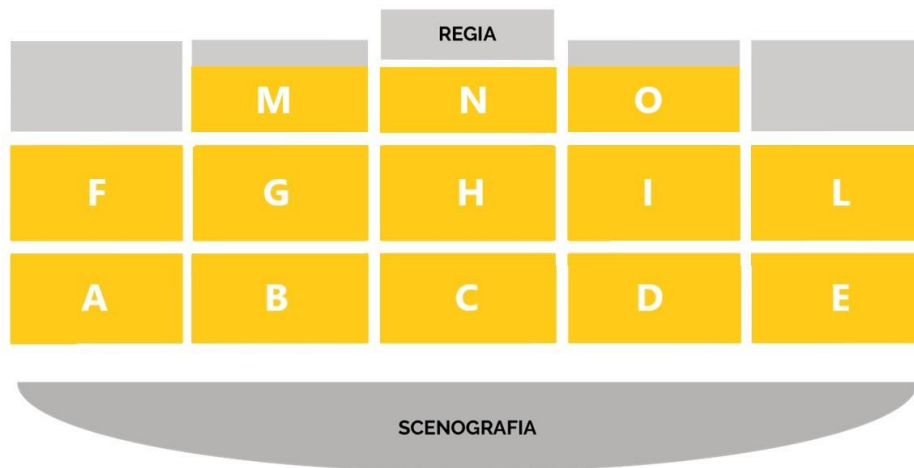

Amphitheater seating disposition

Ticket Prices

Sales start January 1st, 2027:

- Adults: €30.00.
- Children (4-14 years): €15.00.
- Children up to 3 years: Free (if held by an adult).
- Children's Passion: Unique price of €15.00 for all spectators.
- Disability Discount: 50% reduction for those with a certified disability of 67% or higher. A complimentary ticket is provided for a required companion.

Group Benefits:

- One complimentary ticket for every 25 paying participants (26th person is free).
- Free bus parking.